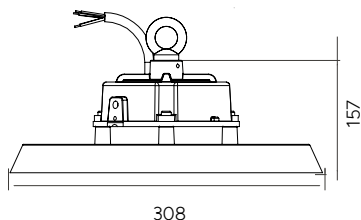

CODE	W	Lm	K	BEAM°	COLOR	DIMMABLE	PRICE
64088	100-150-200W	16000-24000-32000Lm	3 CCT	60	N ●	1-10V	169,95€
64089	100-150-200W	16000-24000-32000Lm	3 CCT	90	N ●	1-10V	169,95€
64090	100-150-200W	16000-24000-32000Lm	3 CCT	120	N ●	1-10V	169,95€

LUMILEDS LED CHIP
SOSEN LED CHIP
IP 65

IK 09
220-240V 50/60Hz
Alu
PC
EM

CE

100-150-200W