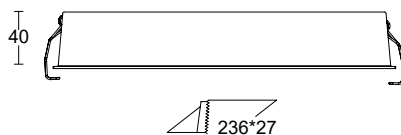

CODE	W	K	Lm	OUTSIDE	INSIDE	BEAM°	DIMMABLE	PRICE
64808	20W	27 2700K	1500Lm	B ○	BB ○	26	SR ON/OFF	99,95€
64809	20W	30 3000K	1560Lm	N ●	NN ●	38	A TRIAC	139,95€
		40 4000K	1600Lm		BN ●		B 1-10V	139,95€
					BO ●		C DALI/PUSH	149,95€
					NO ●			

CREE LED CHIP
LIFUD LED Driver
IP20
UGR < 10

220-240V 50/60Hz
Alu
PC Diffuser
EM

CE

-20 / +50
Cri>90