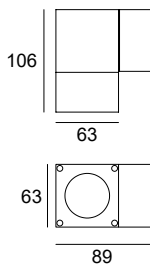

DIANA

NEW PRODUCT

① 1 salida / 1 output / 1 prise / 1 uscita

② 2 salidas / 2 outputs / 2 prises / 2 uscite

CODE	LAMP	VERSION	COLOR	PRICE
61460	1xGU-10	①	A ●	46,95€
61461	2xGU-10	②	A ●	59,95€

*Lamp not included

1 OUTPUT

2 OUTPUTS