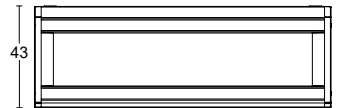

# OWEN TRIMLESS

NEW PRODUCT

69.5\*37

CODE	W	K	Lm	OUTSIDE	INSIDE	BEAM°	DIMMABLE	PRICE
64820	6W	27 2700K	450Lm	B ○	BB ○	26	SR ON/OFF	44,95€
64821	6W	30 3000K	468Lm	N ●	NN ●	38	A TRIAC	84,95€
		40 4000K	480Lm		BN ●		B 1-10V	84,95€
					BO ●		C DALI/PUSH	94,95€
					NO ●			