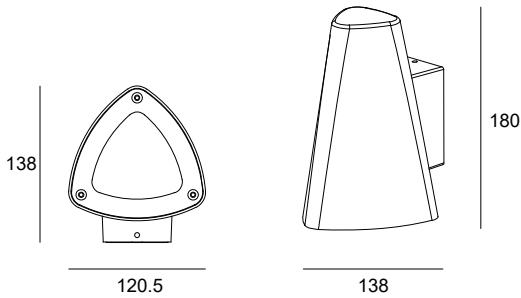

RAUL

① 1 salida / 1 output / 1 prise / 1 uscita

CODE	LAMP	VERSION	COLOR	PRICE
61145	1xGU-10	①	A ●	49,95€

*Lamp not included

IP 54   **IK** 06   220-240V 50/60Hz   **Alu**   Glass Diffuser   **CE**   **3**