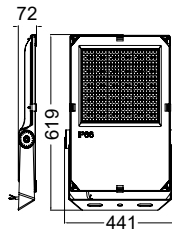

GOLDEN

Bracket Design

Bending brackets can be quickly installed using tools, saving installation time and costs.

CODE	W	Lm	K	BEAM°	COLOR	DIMMABLE	PRICE
64049	200W	30000Lm	4000K	120	N ●	1-10V	299,95€
64070	200W	30000Lm	4000K	135x60	N ●	1-10V	479,95€
64052	300W	45000Lm	4000K	120	N ●	1-10V	599,95€
64073	300W	45000Lm	4000K	135x60	N ●	1-10V	799,95€
64055	400W	56000Lm	4000K	120	N ●	1-10V	299,95€
64076	400W	56000Lm	4000K	135x60	N ●	1-10V	479,95€
64058	500W	75000Lm	4000K	120	N ●	1-10V	599,95€
64079	500W	75000Lm	4000K	135x60	N ●	1-10V	799,95€

200W

300-400W

500W