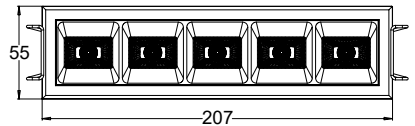

CODE	W	Lm	K	COLOR	BEAM°	DIMMABLE		PRICE
60609	20W	1900Lm	3000K	BN	12	SR	ON/OFF	109,95€
60610	20W	2000Lm	4000K	BN	23	A	TRIAC	129,95€
60659	20W	1900Lm	3000K	N	38	B	1-10V	129,95€
60660	20W	2000Lm	4000K	N	50	C	DALI/PUSH	139,95€
3570 (35-70)								
5050 (50-50)								
W (Wallwasher)								

CREE LED CHIP **Lifud** LED Driver **IP20** UGR < 19 220-240V 50/60Hz **Alu** **PC Diffuser** EM **CE** **5** YEAR WARRANTY -10 / +45 **Cri>90**