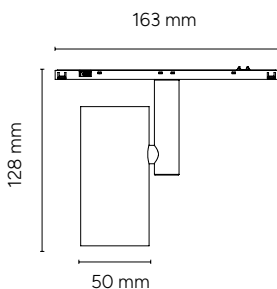

MARKO PROYECTOR

NEW PRODUCT
AVAILABLE IN JULY

CODE	W	Lm	K	BEAM°	COLOR	DIMMABLE	PRICE
66036	7W	385Lm	2700K	15	N ●	ON/OFF	69,95€
66037	7W	400Lm	3000K	24	N ●	ON/OFF	69,95€
				38			

CODE	W	Lm	K	BEAM°	COLOR	DIMMABLE	PRICE
66056	15W	825Lm	2700K	15	N ●	ON/OFF	89,95€
66057	15W	890Lm	3000K	24	N ●	ON/OFF	89,95€
66059	15W	825Lm	2700K	38	N ●	DALI	159,95€
66060	15W	890Lm	3000K		N ●	DALI	159,95€

CREE LED CHIP
IP 20
UGR < 19
220-240V 50/60Hz
Alu
EM
CE
3
Smart Control
-20 / +40
Cri > 90

7W

15W