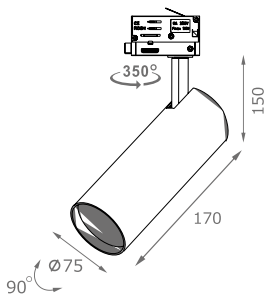

ARIES

2700 - 3000 - 4000K

CODE	W	Lm	K	BEAM°	COLOR	DIMMABLE	PRICE
61550	10W	1200Lm	3 CCT	15	B ○	ON/OFF	79,95€
61551	10W	1200Lm	3 CCT	24	N ●	ON/OFF	79,95€
61552	20W	2400Lm	3 CCT	38	B ○	ON/OFF	109,95€
61553	20W	2400Lm	3 CCT	45	N ●	ON/OFF	109,95€
61554	30W	3600Lm	3 CCT	60	B ○	ON/OFF	129,95€
61555	30W	3600Lm	3 CCT		N ●	ON/OFF	129,95€
61584	30W	3600Lm	3 CCT		B ○	DALI/PUSH	219,95€
61585	30W	3600Lm	3 CCT		N ●	DALI/PUSH	219,95€

OSRAM LED DRIVER
ALLOKING LED DRIVER
TRIFASICO
IP 20

220-240V 50/60Hz
Alu

CE

-30 / +50
Cri>90

10W

20W

30W