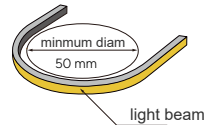

AURA

INDIVIDUAL COLOR

8W/m · IP67 · 24V · CRI>90

NEW PRODUCT

Power 8 W/m Life Time 75.000 h PCB Thickness 3 oz

Voltage 24V CRI >90 SDMC ≤3

CODE	CCT (K)	LUMEN OUTPUT	PRICE
84394	Red	240 Lm/M	22,95€
84395	Blue	240 Lm/M	22,95€
84396	Green	240 Lm/M	22,95€
84397	Yellow	240 Lm/M	22,95€
84398	Pink	240 Lm/M	22,95€

LED SMD 2219	30 m	240 LED/m	IP 67	
Test LM 80	25 mm	120°	Non Flicker	

Importante instalar disipador de calor / Important to install heat sink / Important d'installer le dissipateur de chaleur / Importante installare il dissipatore di calore