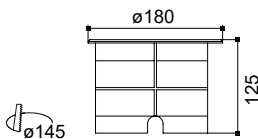

DRAINAGE OF WATER MIN. 30 MM