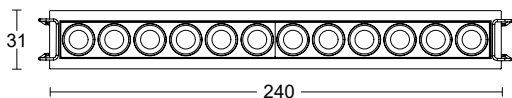

CODE	W	K	Lm	OUTSIDE	INSIDE	BEAM°	DIMMABLE	PRICE
64808	20W	27 2700K	1500Lm	B ○	BB ○	26	SR ON/OFF	99,95€
64809	20W	30 3000K	1560Lm	N ●	NN ●	38	A TRIAC	139,95€
		40 4000K	1600Lm		BN ●		B 1-10V	139,95€
					BO ●		C DALI/PUSH	149,95€
					NO ●			

CREE LED CHIP
LIFUD LED Driver
IP20
UGR < 10

220-240V 50/60Hz
Alu
PC Diffuser
EM

CE

-20 / +50
Cri>90