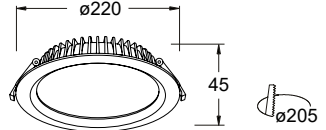

20W & 30W