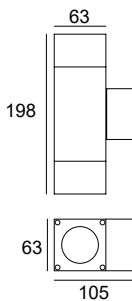

DIANA

NEW PRODUCT

① 1 salida / 1 output / 1 prise / 1 uscita

② 2 salidas / 2 outputs / 2 prises / 2 uscite

CODE	LAMP	VERSION	COLOR	PRICE
61460	1xGU-10	①	A ●	46,95€
61461	2xGU-10	②	A ●	59,95€

*Lamp not included

1 OUTPUT

2 OUTPUTS