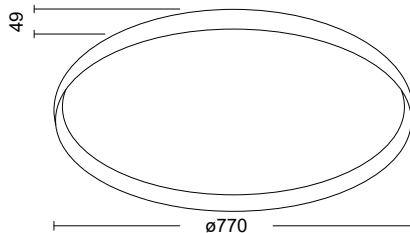

HADES

NEW PRODUCT

2700 - 3000 - 4000K

CODE	W	Lm	K	BEAM°	COLOR	DIMMABLE	PRICE
63680	42W	3780Lm	3 CCT	120	B	ON/OFF	159,95€
63681	42W	3780Lm	3 CCT	120	N	ON/OFF	169,95€
63682	42W	3780Lm	3 CCT	120	BO	ON/OFF	179,95€
63683	42W	3780Lm	3 CCT	120	NO	ON/OFF	179,95€
63685	72W	6480Lm	3 CCT	120	B	ON/OFF	279,95€
63686	72W	6480Lm	3 CCT	120	N	ON/OFF	289,95€
63687	72W	6480Lm	3 CCT	120	BO	ON/OFF	299,95€
63688	72W	6480Lm	3 CCT	120	NO	ON/OFF	299,95€

ACCESORIES

CODE	METRES	PRICE	CODE	42W	METRES	PRICE	CODE	72W	METRES	PRICE	CODE	MOTION SENSOR	PRICE
63690	1.5 m	19,95€	63692		0.6-1.2 m	54,95€	63697		1.2 m	89,95€	63695		19,95€
			63693		0.6-1.2 m	54,95€	63698		1.2 m	89,95€			

42W

72W