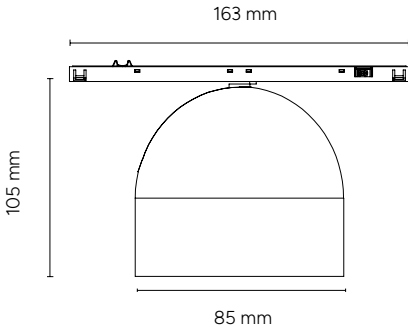

NEW PRODUCT
AVAILABLE IN JULY

CODE	W	Lm	K	BEAM°	COLOR	DIMMABLE	PRICE
66076	8W	724Lm	2700K	15	N ●	ON/OFF	79,95€
66077	8W	745Lm	3000K	24	N ●	ON/OFF	79,95€
66079	8W	724Lm	2700K	38	N ●	DALI	149,95€
66080	8W	745Lm	3000K		N ●	DALI	149,95€

CREE LED CHIP
IP 20
UGR < 19
⚡
220-240V 50/60Hz
Alu
EM
⏏
⏏
⏏
CE
3 YEARS WARRANTY
Smart Control
-20 / +40
Cri > 90

8W