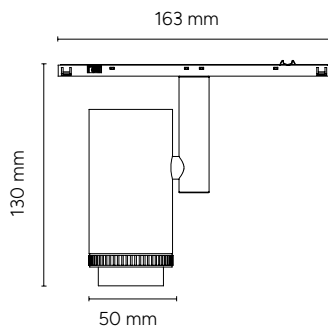

MARKO PROYECTOR ZOOM

NEW PRODUCT
AVAILABLE IN JULY

CODE	W	Lm	K	BEAM°	COLOR	DIMMABLE	PRICE
66006	7W	385Lm	2700K	15-45	N ●	ON/OFF	89,95€
66007	7W	400Lm	3000K	15-45	N ●	ON/OFF	89,95€
66018	15W	825Lm	2700K	15-45	N ●	ON/OFF	109,95€
66019	15W	890Lm	3000K	15-45	N ●	ON/OFF	109,95€
66021	15W	825Lm	2700K	15-45	N ●	DALI	169,95€
66022	15W	890Lm	3000K	15-45	N ●	DALI	169,95€

CREE LED CHIP
IP 20
UGR < 19
220-240V 50/60Hz
Alu EM Smart Control -20 / +40 Cri>90

7W

15W