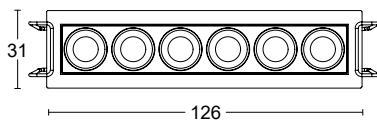

CODE	W	K	Lm	OUTSIDE	INSIDE	BEAM°	DIMMABLE	PRICE
64806	10W	27 2700K	750Lm	B ○	BB ○	26	SR ON/OFF	59,95€
64807	10W	30 3000K	780Lm	N ●	NN ●	38	A TRIAC	99,95€
		40 4000K	800Lm		BN ●		B 1-10V	99,95€
					BO ●		C DALI/PUSH	109,95€
					NO ●			

CREE LED CHIP **Lifud** LED Driver **IP20** **UGR < 10** **220-240V 50/60Hz** **Alu** **PC Diffuser** **EM** **CE** **5** **Smart Control** **Cri > 90**