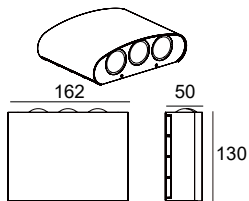

IRENE

CODE	W	Lm	K	BEAM°	COLOR	PRICE
61129	2x3W	230Lm	3000K	30	A ●	69,95€
61130	2x3W	250Lm	4000K	30	A ●	69,95€
61132	4x3W	600Lm	3000K	30	A ●	79,95€
61133	4x3W	640Lm	4000K	30	A ●	79,95€
61135	6x1W	500Lm	3000K	30	A ●	99,95€
61136	6x1W	530Lm	4000K	30	A ●	99,95€

CREE LED CHIP
EAGLE RISE LED DRIVER
IP 54

IK 06 220-240V 50/60Hz
Alu
PMMA Diffuser Cover

CE
3

Cri > 80

2x3W

4x3W

6x1W