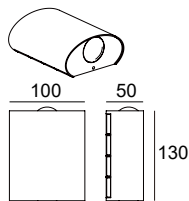

CODE	W	Lm	K	BEAM°	COLOR	PRICE
61129	2x3W	230Lm	3000K	30	A ●	69,95€
61130	2x3W	250Lm	4000K	30	A ●	69,95€
61132	4x3W	600Lm	3000K	30	A ●	79,95€
61133	4x3W	640Lm	4000K	30	A ●	79,95€
61135	6x1W	500Lm	3000K	30	A ●	99,95€
61136	6x1W	530Lm	4000K	30	A ●	99,95€

CREE LED CHIP
EAGLE RISE LED DRIVER
IP 54

IK 06 220-240V 50/60Hz
Alu
PMMA Diffuser Cover

CE
3

Cri > 80

2x3W

4x3W