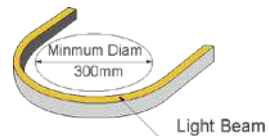

Importante instalar disipador de calor / Important to install heat sink / Important d'installer le dissipateur de chaleur / Importante installare il dissipatore di calore