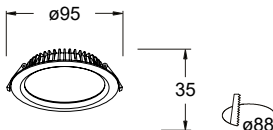

⊙ Redondo / Round / Rond / Tondo

CODE	W	Lm	K	VERSION	BEAM°	COLOR	DIMMABLE	PRICE
63020	10W	1100Lm	3 CCT	⊙	120	B ○	SR ON/OFF	19,95€
						N ●	A TRIAC	49,95€
						P ○	B 1-10V	52,95€
						C DALI/PUSH	59,95€	
63024	15W	1650Lm	3 CCT	⊙	120	B ○	SR ON/OFF	29,95€
						N ●	A TRIAC	54,95€
						P ○	B 1-10V	56,95€
						C DALI/PUSH	64,95€	
63028	20W	2200Lm	3 CCT	⊙	120	B ○	SR ON/OFF	49,95€
						N ●	A TRIAC	79,95€
						P ○	B 1-10V	81,95€
						C DALI/PUSH	97,95€	
63032	30W	3300Lm	3 CCT	⊙	120	B ○	SR ON/OFF	57,95€
						N ●	A TRIAC	87,95€
						P ○	B 1-10V	89,95€
						C DALI/PUSH	99,95€	

EPISTAR LED CHIP
Lifud LED Driver
IP 44
UGR < 19

220-245V 50/60Hz
Alu PC
PC Opal Diffuser
EM

CE

Smart Control

-20 / +50
Cri > 80

10W