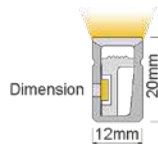

Importante instalar disipador de calor / Important to install heat sink / Important d'installer le dissipateur de chaleur / Importante installare il dissipatore di calore