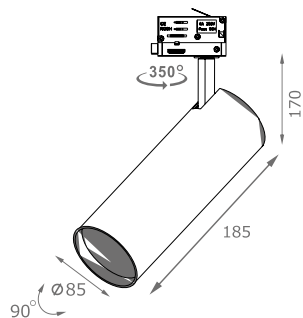

ARIES

2700 - 3000 - 4000K

CODE	W	Lm	K	BEAM°	COLOR	DIMMABLE	PRICE
61550	10W	1200Lm	3 CCT	15	B ○	ON/OFF	79,95€
61551	10W	1200Lm	3 CCT	24	N ●	ON/OFF	79,95€
61552	20W	2400Lm	3 CCT	38	B ○	ON/OFF	109,95€
61553	20W	2400Lm	3 CCT	45	N ●	ON/OFF	109,95€
61554	30W	3600Lm	3 CCT	60	B ○	ON/OFF	129,95€
61555	30W	3600Lm	3 CCT		N ●	ON/OFF	129,95€
61584	30W	3600Lm	3 CCT		B ○	DALI/PUSH	219,95€
61585	30W	3600Lm	3 CCT		N ●	DALI/PUSH	219,95€

OSRAM LED DRIVER
ALLOKING LED DRIVER
TRIFASICO
IP 20

220-240V 50/60Hz
Alu

CE

-30 / +50
Cri>90

10W

20W

30W