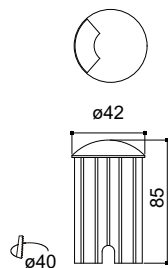

DRAINAGE OF WATER MIN. 30 MM