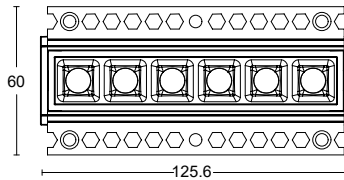

# OWEN TRIMLESS

NEW PRODUCT

69.5\*37

CODE	W	K	Lm	OUTSIDE	INSIDE	BEAM°	DIMMABLE	PRICE
64820	6W	27 2700K	450Lm	B ○	BB ○	26	SR ON/OFF	44,95€
64821	6W	30 3000K	468Lm	N ●	NN ●	38	A TRIAC	84,95€
		40 4000K	480Lm		BN ●		B 1-10V	84,95€
					BO ●		C DALI/PUSH	94,95€
					NO ●			