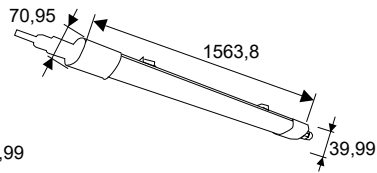

BELA

CODE	W	Lm	K	BEAM°	COLOR	DIMMABLE	PRICE
60981	14W	1820Lm	4000K	120	B ○	ON/OFF	54,95€
60984	30W	3900Lm	4000K	120	B ○	ON/OFF	69,95€
60987	43W	5590Lm	4000K	120	B ○	ON/OFF	89,95€

IP 66 **IK** 08 **UGR** < 19 **200-240V** 50/60Hz **PC** **CE** **5** **Cri** > 90

Suspension kit 1.5 m x2

CODE: 60989 11,75€

Connection cable 0.5 m male/female

CODE: 60990 8,95€

Connection cable 1 m male/female

CODE: 60991 11,75€

Connection cable 2 m male/female

CODE: 60992 15,45€

14W

30W

43W