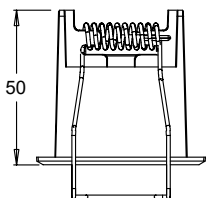

ORNA

CODE	W	Lm	K	COLOR	BEAM°	DIMMABLE		PRICE
60600	5W	475Lm	3000K	BN	12	SR	ON/OFF	32,95€
60601	5W	500Lm	4000K	BN	23	A	TRIAC	75,95€
60650	5W	475Lm	3000K	N	38	B	1-10V	75,95€
60651	5W	500Lm	4000K	N	50	C	DALI/PUSH	85,95€

3570 (35-70)

5050 (50-50)

CODE	W	Lm	K	COLOR	BEAM°	DIMMABLE		PRICE
60603	12W	1140Lm	3000K	BN	12	SR	ON/OFF	64,95€
60604	12W	1200Lm	4000K	BN	23	A	TRIAC	99,95€
60653	12W	1140Lm	3000K	N	38	B	1-10V	99,95€
60654	12W	1200Lm	4000K	N	50	C	DALI/PUSH	109,95€

3570 (35-70)

5050 (50-50)

W (Wallwasher)