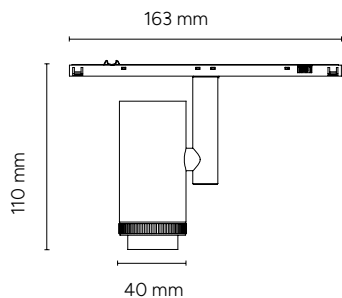

NEW PRODUCT
AVAILABLE IN JULY

CODE	W	Lm	K	BEAM°	COLOR	DIMMABLE	PRICE
66006	7W	385Lm	2700K	15-45	N ●	ON/OFF	89,95€
66007	7W	400Lm	3000K	15-45	N ●	ON/OFF	89,95€
66018	15W	825Lm	2700K	15-45	N ●	ON/OFF	109,95€
66019	15W	890Lm	3000K	15-45	N ●	ON/OFF	109,95€
66021	15W	825Lm	2700K	15-45	N ●	DALI	169,95€
66022	15W	890Lm	3000K	15-45	N ●	DALI	169,95€

CREE LED CHIP
IP 20
UGR < 19
220-240V 50/60Hz
Alu EM Smart Control -20 / +40 Cri>90

7W