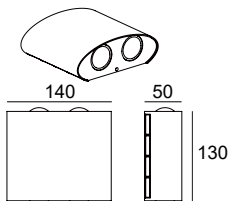

IRENE

CODE	W	Lm	K	BEAM°	COLOR	PRICE
61129	2x3W	230Lm	3000K	30	A ●	69,95€
61130	2x3W	250Lm	4000K	30	A ●	69,95€
61132	4x3W	600Lm	3000K	30	A ●	79,95€
61133	4x3W	640Lm	4000K	30	A ●	79,95€
61135	6x1W	500Lm	3000K	30	A ●	99,95€
61136	6x1W	530Lm	4000K	30	A ●	99,95€

CREE LED CHIP
EAGLE RISE LED DRIVER
IP 54

IK 06 220-240V 50/60Hz
Alu
PMMA Diffuser Cover

CE
3

Cri > 80

2x3W

4x3W

6x1W