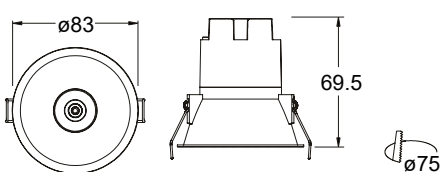

SIRA

EXCLUSIVE
LYOPRO MOLD

CODE	W	Lm	K	VERSION	BEAM°	COLOR	DIMMABLE	PRICE
60299	5W	450Lm	2700K	R65	15	B	SR ON/OFF	28,95€
60300	5W	475Lm	3000K	R	24	N	A TRIAC	53,95€
60301	5W	500Lm	4000K		38	BR	B 1-10V	53,95€
						BO	C DALI/PUSH	63,95€
						BPM		
						BN		

Cri>90

IP65

CODE	W	Lm	K	VERSION	BEAM°	COLOR	DIMMABLE	PRICE
60299	5W	450Lm	2700K	IR65	15	B	SR ON/OFF	35,95€
60300	5W	475Lm	3000K	IR	24	N	A TRIAC	59,95€
60301	5W	500Lm	4000K		38		B 1-10V	59,95€
							C DALI/PUSH	69,95€

Cri>90

R65 / IR65

R / IR