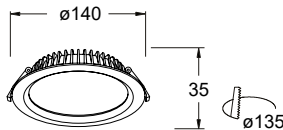

SWEET

NEW PRODUCT

2700 - 3000 - 4000K

⊙ Redondo / Round / Rond / Tondo

CODE	W	Lm	K	VERSION	BEAM°	COLOR	DIMMABLE	PRICE
63020	10W	1100Lm	3 CCT	⊙	120	B ○	SR ON/OFF	19,95€
						N ●	A TRIAC	49,95€
						P ○	B 1-10V	52,95€
						C DALI/PUSH	59,95€	
63024	15W	1650Lm	3 CCT	⊙	120	B ○	SR ON/OFF	29,95€
						N ●	A TRIAC	54,95€
						P ○	B 1-10V	56,95€
						C DALI/PUSH	64,95€	
63028	20W	2200Lm	3 CCT	⊙	120	B ○	SR ON/OFF	49,95€
						N ●	A TRIAC	79,95€
						P ○	B 1-10V	81,95€
						C DALI/PUSH	97,95€	
63032	30W	3300Lm	3 CCT	⊙	120	B ○	SR ON/OFF	57,95€
						N ●	A TRIAC	87,95€
						P ○	B 1-10V	89,95€
						C DALI/PUSH	99,95€	

EPISTAR LED CHIP
Lifud LED Driver
IP 44
UGR < 19

220-245V 50/60Hz
Alu PC
PC Opal Diffuser
EM

CE

Smart Control

-20 / +50
Cri > 80

10W

15W

20W & 30W