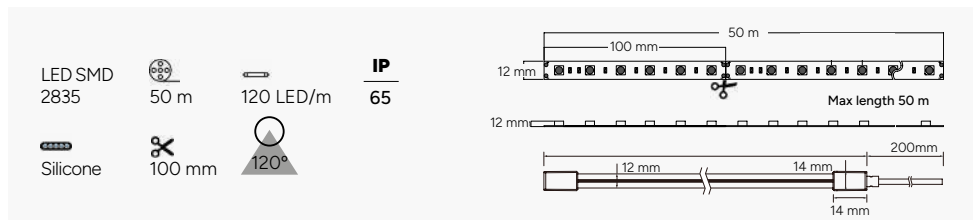

ASPEN

NEON FLEX

12W/m · IP65 · 230V · CRI>80

Power 12 W/m   Life Time 75.000 h   PCB Thickness 3 oz

Voltage 230V   CRI >80   SDMC ≤3

CODE	CCT (K)	LUMEN OUTPUT	PRICE
84300	2700K	360 Lm/M	29,95€
84301	3000K	370 Lm/M	29,95€
84302	4000K	380 Lm/M	29,95€
84303	6000K	390 Lm/M	29,95€
84304	Red	100 Lm/M	32,95€
84305	Blue	75 Lm/M	32,95€
84306	Green	350 Lm/M	32,95€
84307	Yellow	320 Lm/M	32,95€
84308	Pink	190 Lm/M	32,95€