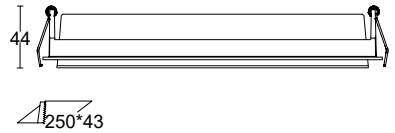

CODE	W	K	Lm	OUTSIDE	INSIDE	BEAM°	DIMMABLE	PRICE
64834	20W	27 2700K	1500Lm	B ○	BB ○	26	SR ON/OFF	109,95€
64835	20W	30 3000K	1560Lm	N ●	NN ●	38	A TRIAC	159,95€
		40 4000K	1600Lm		BN ●		B 1-10V	159,95€
					BO ●		C DALI/PUSH	169,95€
					NO ●			

CREE LED CHIP
LIFUD LED Driver
IP 20
UGR < 10
220-240V 50/60Hz
Alu
PC Diffuser
EM
CE
5 years warranty
Smart Control
-20 / +50
Cri > 90