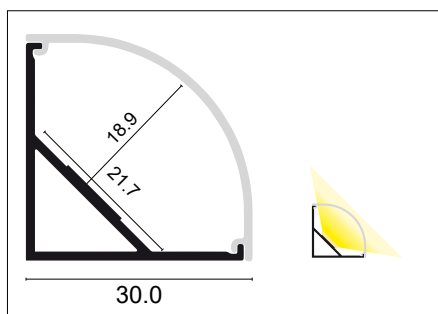

Escala / Scale / Échelle / Scala 1:1

Tapas / Caps / Embout / Coperture

CODE 1	COLOR	PRICE
85327	● Plata / Silver / Argent / Argento	1,35€

CODE 2	COLOR	PRICE
85329	● Plata / Silver / Argent / Argento	1,35€

Difusor / Diffuser / Diffuseurs / Diffusore

CODE	COLOR	SIZE	PRICE
85628	○ Opal / Opale	2 m	24,95€
85629	○ Opal / Opale	3 m	35,95€

CODE	COLOR	SIZE	PRICE
85630	○ Opal / Opale	2 m	21,95€
85631	○ Opal / Opale	3 m	34,95€

CODE 3	COLOR	PRICE
85326	● Plata / Silver / Argent / Argento	1,35€

CODE 4	COLOR	PRICE
85328	● Plata / Silver / Argent / Argento	1,35€

Grapas / Staples / Agrafes / Graffete

CODE	COLOR	PRICE
85333	● Aluminio / Aluminium / Alluminio	1,35€

CODE	COLOR	PRICE
85334	○ Plástico / Plastic / Plastique / Plastica	0,99€

*Coste de envío a consultar en condiciones generales de venta. Shipping costs to be consulted in the general conditions of sale. Frais d'expédition à consulter dans les conditions générales de vente. Costi di spedizione da consultare nelle condizioni generali di vendita.