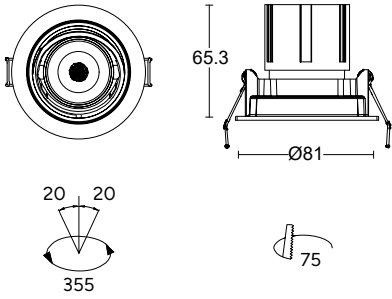

ROUND 7W

SQUARE 7W

ROUND 30W

SQUARE 30W

2X7W

2X30W