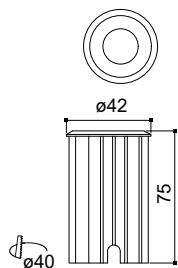

DRAINAGE OF WATER MIN. 30 MM