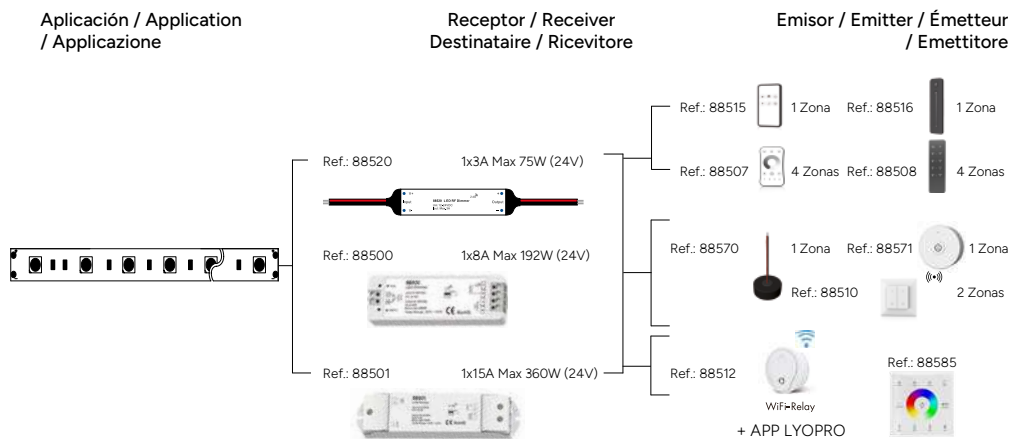

Guía de composición / Composition guide

TIRAS Y NEÓN 24V MONOCOLOR / STRIPS AND NEON 24V MONOCOLOUR / BANDES ET NÉONS 24V MONOCOLORE / STRISCE E NEON 24V MONOCOLORE