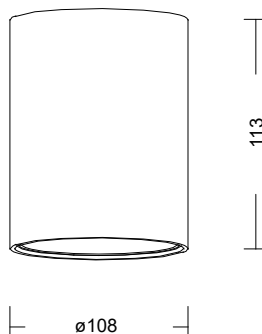

PAU

NEW PRODUCT

2700 - 3000 - 4000K

CODE	W	Lm	K	BEAM°	COLOR	DIMMABLE	PRICE
60471	7W	600Lm	3 CCT	45	A ●	ON/OFF	69,95€
60472	7W	600Lm	3 CCT	45	B ○	ON/OFF	69,95€
60473	12W	1020Lm	3 CCT	45	A ●	ON/OFF	99,95€
60474	12W	1020Lm	3 CCT	45	B ○	ON/OFF	99,95€

CREE LED CHIP **EAGLE EYE** LED DRIVER **IP65 IK07** UGR < 19 220-240V 50/60Hz **Alu** Glass Tempered EM **CE** **3** -20 / +50 **Cri>80**

7W

12W