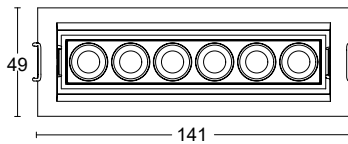

# OWEN TILT

NEW PRODUCT

CODE	W	K	Lm	OUTSIDE	INSIDE	BEAM°	DIMMABLE	PRICE
64830	6W	27 2700K	450Lm	B ○	BB ○	26	SR ON/OFF	44,95€
64831	6W	30 3000K	468Lm	N ●	NN ●	38	A TRIAC	84,95€
		40 4000K	480Lm		BN ●		B 1-10V	84,95€
					BO ●		C DALI/PUSH	94,95€
					NO ●			