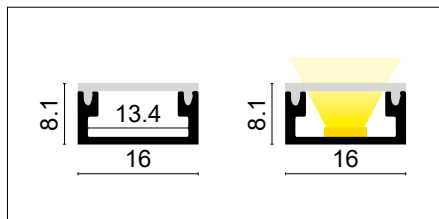

Escala / Scale / Échelle / Scala 1:1