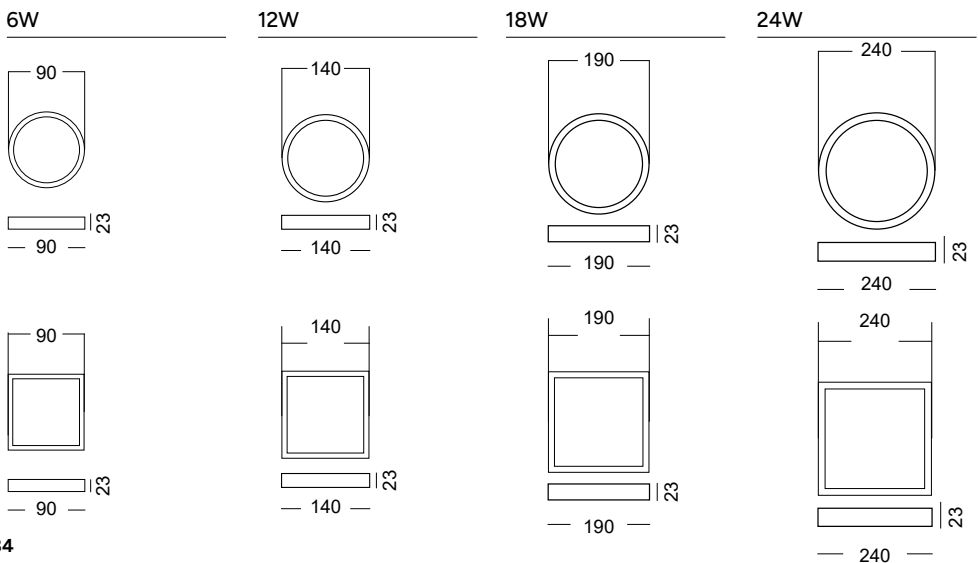

# LEO

NEW PRODUCT

3000 - 4000 - 6000K

○ Redondo / Round / Rond / Tondo

□ Cuadrado / Square / Carré / Quadrato

CODE	W	Lm	K	VERSION	BEAM°	COLOR	DIMMABLE	PRICE
12410	6W	600Lm	3 CCT	○	110	○	ON/OFF	19,95€
12411	12W	1200Lm	3 CCT	○	110	○	ON/OFF	25,95€
12412	18W	1800Lm	3 CCT	○	110	○	ON/OFF	34,95€
12413	24W	2400Lm	3 CCT	○	110	○	ON/OFF	49,95€
12420	6W	600Lm	3 CCT	□	110	○	ON/OFF	19,95€
12421	12W	1200Lm	3 CCT	□	110	○	ON/OFF	25,95€
12422	18W	1800Lm	3 CCT	□	110	○	ON/OFF	34,95€
12423	24W	2400Lm	3 CCT	□	110	○	ON/OFF	49,95€