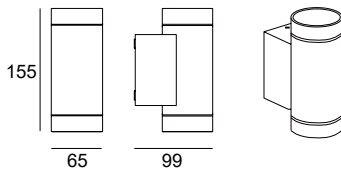

CODE	LAMP	VERSION	COLOR	PRICE
61124	1xGU-10	①	A ●	39,95€
61127	2xGU-10	②	A ●	49,95€

*Lamp not included

1 OUTPUT

2 OUTPUTS