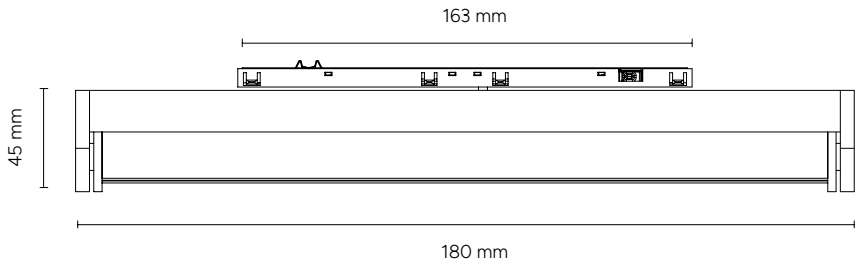

NEW PRODUCT
AVAILABLE IN JULY

CODE	W	Lm	K	BEAM°	COLOR	DIMMABLE	PRICE
66236	10W	908Lm	2700K	15	N ●	ON/OFF	89,95€
66237	10W	945Lm	3000K	24	N ●	ON/OFF	89,95€
66239	10W	908Lm	2700K	36	N ●	DALI	149,95€
66240	10W	945Lm	3000K		N ●	DALI	149,95€

CREE LED CHIP
IP 20
UGR < 19
⚡
220-240V 50/60Hz
Alu
EM
⏏
⏏
⏏
CE
3 YEARS WARRANTY
Smart Control
-20 / +40
Cri > 90

10W