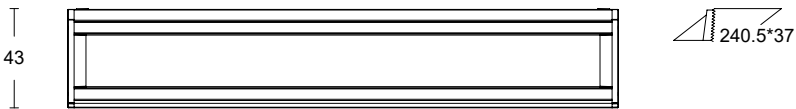

OWEN TRIMLESS

NEW PRODUCT

CODE	W	K	Lm	OUTSIDE	INSIDE	BEAM°	DIMMABLE	PRICE	
64824	20W	27	2700K	1500Lm	B ○	BB ○	26	SR ON/OFF	109,95€
64825	20W	30	3000K	1560Lm	N ●	NN ●	38	A TRIAC	159,95€
		40	4000K	1600Lm		BN ●		B 1-10V	159,95€
						BO ●		C DALI/PUSH	169,95€
						NO ●			

CREE LED CHIP
LifUD LED Driver
IP 20
UGR < 10
220-240V 50/60Hz
Alu
PC Diffuser
EM
CE
5 YEARS WARRANTY
SMART CONTROL
-20 / +50
Cri > 90