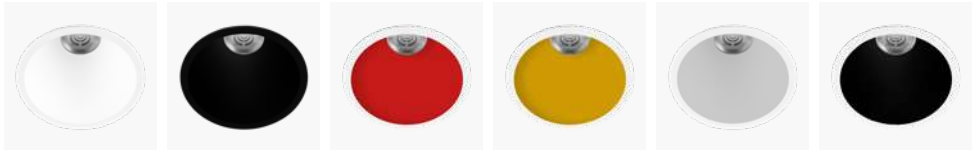

SIRA

EXCLUSIVE
LYOPRO MOLD

IP54