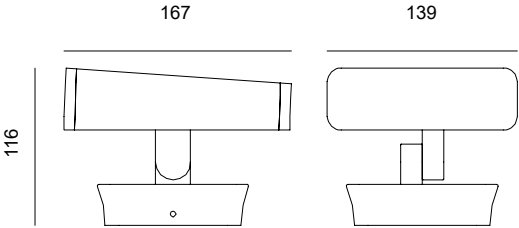

CODE	W	Lm	K	BEAM°	COLOR	PRICE
61120	12W	850Lm	3000K	110	A ●	119,95€
61121	12W	900Lm	4000K	110	A ●	119,95€

EVER LIGHT Led Chip
EAGLE RISE LED DRIVER
IP 54
IK 04
⚡
⚙️
220-240V 50/60Hz
Alu
PMMA Diffuser Cover
⏏️
🏠
📏
⚠️
CE
3
🌡️* -20 / +40
Cri>80