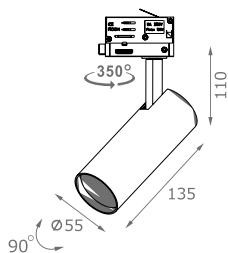

ARIES

2700 - 3000 - 4000K

CODE	W	Lm	K	BEAM°	COLOR	DIMMABLE	PRICE
61550	10W	1200Lm	3 CCT	15	B ○	ON/OFF	79,95€
61551	10W	1200Lm	3 CCT	24	N ●	ON/OFF	79,95€
61552	20W	2400Lm	3 CCT	38	B ○	ON/OFF	109,95€
61553	20W	2400Lm	3 CCT	45	N ●	ON/OFF	109,95€
61554	30W	3600Lm	3 CCT	60	B ○	ON/OFF	129,95€
61555	30W	3600Lm	3 CCT		N ●	ON/OFF	129,95€
61584	30W	3600Lm	3 CCT		B ○	DALI/PUSH	219,95€
61585	30W	3600Lm	3 CCT		N ●	DALI/PUSH	219,95€

OSRAM LED DRIVER
ALLOKING LED DRIVER
TRIFASICO
IP 20

220-240V 50/60Hz
Alu

CE

-30 / +50
Cri>90

10W

20W

30W