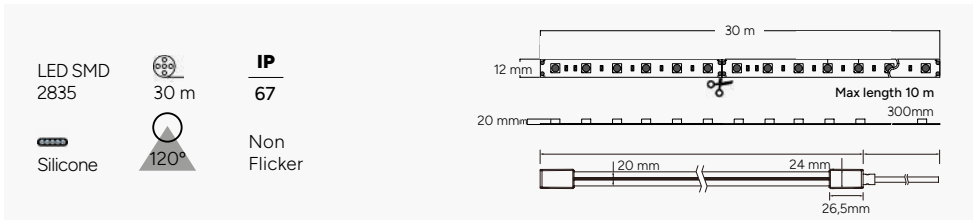

JACKSON

RGB / RGB+W & INDIVIDUAL COLOR 15W/m · IP67 · 24V · CRI>90

Power 15 W/m Life Time 75.000 h PCB Thickness 3 oz

Voltage 24V CRI >90 SDMC ≤3

CODE	CCT (K)	LUMEN OUTPUT	LED/m	Cut	PRICE
84174	RGB	225 Lm/M	96 Lm/M	62.5 mm	39,95€
84175	RGB+W 3000K	400 Lm/M	196 Lm/M	71.4 mm	53,95€
84176	RGB+W 4000K	420 Lm/M	196 Lm/M	71.4 mm	53,95€
84177	Red	125 Lm/M	140 Lm/M	50 mm	38,95€
84178	Blue	95 Lm/M	140 Lm/M	50 mm	38,95€
84179	Green	435 Lm/M	140 Lm/M	50 mm	38,95€
84180	Yellow	400 Lm/M	140 Lm/M	50 mm	38,95€
84181	Pink	235 Lm/M	140 Lm/M	50 mm	38,95€

Importante instalar disipador de calor / Important to install heat sink / Important d'installer le dissipateur de chaleur / Importante installare il dissipatore di calore