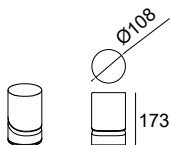

CODE	W	Lm	K	VERSION	BEAM°	COLOR	PRICE
61147	12W	600Lm	3000K		110	A ●	109,95€
61148	12W	650Lm	4000K		110	A ●	109,95€
61150	12W	600Lm	3000K		110	A ●	159,95€

EVER LIGHT Led Chip
EAGLE RISE LED DRIVER
IP 54
⚡
⚡
IK 07
220-240V 50/60Hz
Alu
Glass Difusser

CE
3 YEAR WARRANTY
-20 / +40
Cri>80

12W