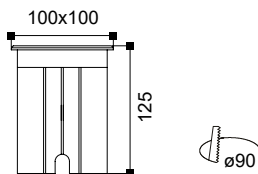

SQUARE

DRAINAGE OF WATER MIN. 30 MM