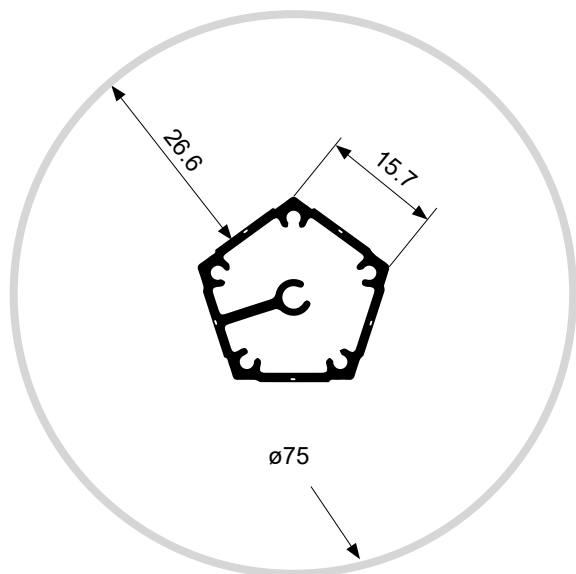

CODE	COLOR	SIZE	PRICE
85040	● Plata / Silver / Argent / Argento	2 m	34,95€

Power
Max 100W/m

Material
AL 6063

IP
20

Customised

Escala / Scale / Échelle / Scala 1:1