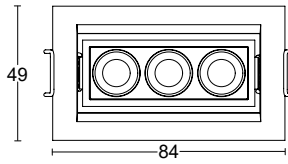

# OWEN TILT

NEW PRODUCT

CODE	W	K	Lm	OUTSIDE	INSIDE	BEAM°	DIMMABLE	PRICE
64830	6W	27 2700K	450Lm	B ○	BB ○	26	SR ON/OFF	44,95€
64831	6W	30 3000K	468Lm	N ●	NN ●	38	A TRIAC	84,95€
		40 4000K	480Lm		BN ●		B 1-10V	84,95€
					BO ●		C DALI/PUSH	94,95€
					NO ●			