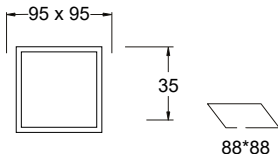

□ Cuadrado / Square / Carrè / Quadrato

CODE	W	Lm	K	VERSION	BEAM°	COLOR	DIMMABLE	PRICE
63040	10W	1100Lm	3 CCT	□	120	B ○	SR ON/OFF	19,95€
						N ●	A TRIAC	49,95€
						P ○	B 1-10V	52,95€
						C DALI/PUSH	59,95€	
63044	15W	1650Lm	3 CCT	□	120	B ○	SR ON/OFF	29,95€
						N ●	A TRIAC	54,95€
						P ○	B 1-10V	56,95€
						C DALI/PUSH	64,95€	
63048	20W	2200Lm	3 CCT	□	120	B ○	SR ON/OFF	49,95€
						N ●	A TRIAC	79,95€
						P ○	B 1-10V	81,95€
						C DALI/PUSH	97,95€	
63052	30W	3300Lm	3 CCT	□	120	B ○	SR ON/OFF	59,95€
						N ●	A TRIAC	87,95€
						P ○	B 1-10V	89,95€
						C DALI/PUSH	99,95€	

10W