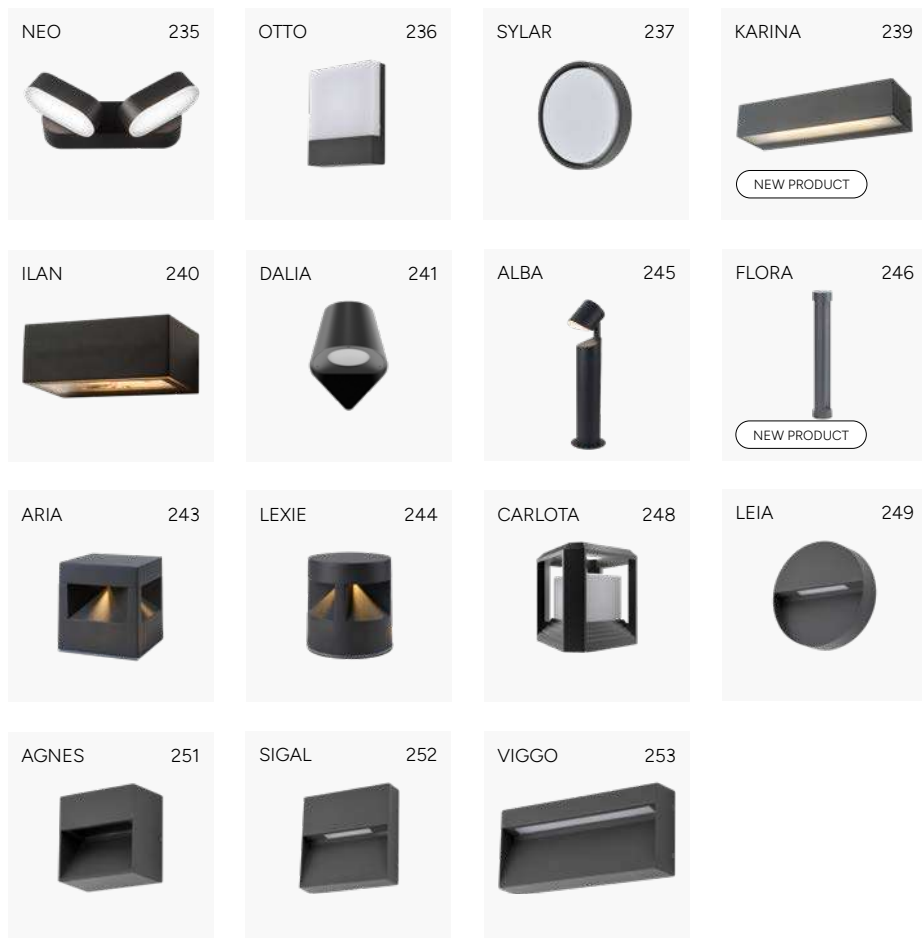

ILUMINACIÓN SUBACUÁTICA / UNDERWATER LIGHTING / ÉCLAIRAGE SOUS-MARIN / SOTT'ACQUA
ILLUMINAZIONE