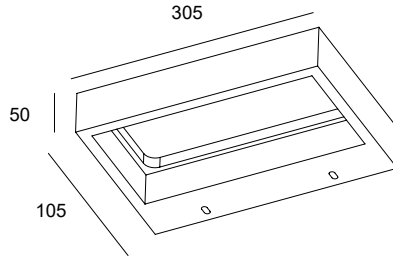

SUM

☐ Rectangular
Rectangulaire
Rettangolare

CODE	LAMP	MATERIAL	VERSION	COLOR	PRICE
60180	R7S	Yeso / Gypsum / Gypse / Gesso	☐	○	68,95€

*Lamp not included