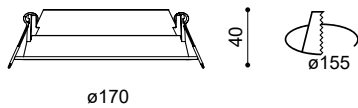

CODE	W	Lm	K	BEAM°	COLOR	DIMMABLE	PRICE
12400	6W	660Lm	3 CCT	120	○	SR ON/OFF	11,95€
						A TRIAC	34,95€
						B 1-10V	34,95€
						C DALI/PUSH	40,95€
12401	9W	990Lm	3 CCT	120	○	SR ON/OFF	13,95€
						A TRIAC	36,95€
						B 1-10V	36,95€
						C DALI/PUSH	46,95€
12402	12W	1320Lm	3 CCT	120	○	SR ON/OFF	17,95€
						A TRIAC	39,95€
						B 1-10V	39,95€
						C DALI/PUSH	49,95€
12403	15W	1650Lm	3 CCT	120	○	SR ON/OFF	21,95€
						A TRIAC	46,95€
						B 1-10V	46,95€
						C DALI/PUSH	52,95€
12404	20W	2200Lm	3 CCT	120	○	SR ON/OFF	29,95€
						A TRIAC	49,95€
						B 1-10V	49,95€
						C DALI/PUSH	55,95€

EPISTAR LED CHIP
Lifud LED Driver
IP 43
UGR < 19
220-245V 50/60Hz
Alu PC
PC Opal Diffuser
EM
CE
3
Smart Control
-20 / +50
Cri > 80

15W