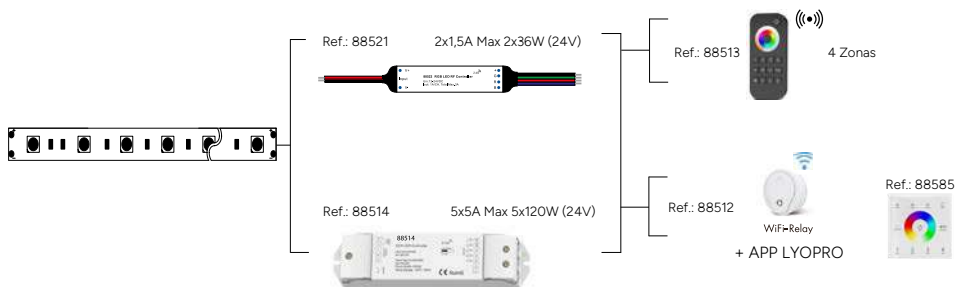

TIRAS 24V CCT (TUNABLE WHITE) / STRIPS 24V CCT (TUNABLE WHITE) / BANDES 24V CCT (TUNABLE WHITE) / STRISCE 24V CCT (BIANCO SINTONIZZABILE)

Aplicación / Application
/ Applicazione

Receptor / Receiver
Destinataire / Ricevitore

Emisor / Emitter / Émetteur
/ Emittitore