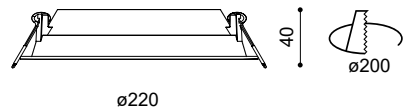

# SWEET

NEW PRODUCT

2700 - 3000 - 4000K

⊙ Redondo / Round / Rond / Tondo

CODE	W	Lm	K	VERSION	BEAM°	COLOR	DIMMABLE	PRICE
63020	10W	1100Lm	3 CCT	⊙	120	B ○	SR ON/OFF	19,95€
						N ●	A TRIAC	49,95€
						P ○	B 1-10V	52,95€
						C DALI/PUSH	59,95€	
63024	15W	1650Lm	3 CCT	⊙	120	B ○	SR ON/OFF	29,95€
						N ●	A TRIAC	54,95€
						P ○	B 1-10V	56,95€
						C DALI/PUSH	64,95€	
63028	20W	2200Lm	3 CCT	⊙	120	B ○	SR ON/OFF	49,95€
						N ●	A TRIAC	79,95€
						P ○	B 1-10V	81,95€
						C DALI/PUSH	97,95€	
63032	30W	3300Lm	3 CCT	⊙	120	B ○	SR ON/OFF	57,95€
						N ●	A TRIAC	87,95€
						P ○	B 1-10V	89,95€
						C DALI/PUSH	99,95€	