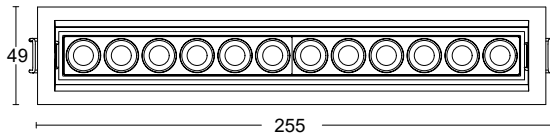

CODE	W	K	Lm	OUTSIDE	INSIDE	BEAM°	DIMMABLE	PRICE
64834	20W	27 2700K	1500Lm	B ○	BB ○	26	SR ON/OFF	109,95€
64835	20W	30 3000K	1560Lm	N ●	NN ●	38	A TRIAC	159,95€
		40 4000K	1600Lm		BN ●		B 1-10V	159,95€
					BO ●		C DALI/PUSH	169,95€
					NO ●			

CREE LED CHIP
LIFUD LED Driver
IP 20
UGR < 10
220-240V 50/60Hz
Alu
PC Diffuser
EM
CE
5 years warranty
Smart Control
-20 / +50
Cri > 90