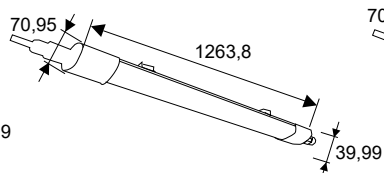

BELA

CODE	W	Lm	K	BEAM°	COLOR	DIMMABLE	PRICE
60981	14W	1820Lm	4000K	120	B ○	ON/OFF	54,95€
60984	30W	3900Lm	4000K	120	B ○	ON/OFF	69,95€
60987	43W	5590Lm	4000K	120	B ○	ON/OFF	89,95€

IP 66 **IK** 08 **UGR** < 19 **200-240V** 50/60Hz **PC** **CE** **5** **Cri** > 90

Suspension kit 1.5 m x2

CODE: 60989 11,75€

Connection cable 0.5 m male/female

CODE: 60990 8,95€

Connection cable 1 m male/female

CODE: 60991 11,75€

Connection cable 2 m male/female

CODE: 60992 15,45€

14W

30W

43W