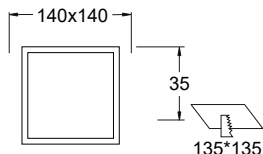

SWEET

NEW PRODUCT

2700 - 3000 - 4000K

□ Cuadrado / Square / Carrè / Quadrato

CODE	W	Lm	K	VERSION	BEAM°	COLOR	DIMMABLE	PRICE
63040	10W	1100Lm	3 CCT	□	120	B ○	SR ON/OFF	19,95€
						N ●	A TRIAC	49,95€
						P ○	B 1-10V	52,95€
						C DALI/PUSH	59,95€	
63044	15W	1650Lm	3 CCT	□	120	B ○	SR ON/OFF	29,95€
						N ●	A TRIAC	54,95€
						P ○	B 1-10V	56,95€
						C DALI/PUSH	64,95€	
63048	20W	2200Lm	3 CCT	□	120	B ○	SR ON/OFF	49,95€
						N ●	A TRIAC	79,95€
						P ○	B 1-10V	81,95€
						C DALI/PUSH	97,95€	
63052	30W	3300Lm	3 CCT	□	120	B ○	SR ON/OFF	59,95€
						N ●	A TRIAC	87,95€
						P ○	B 1-10V	89,95€
						C DALI/PUSH	99,95€	

10W

15W

20W & 30W