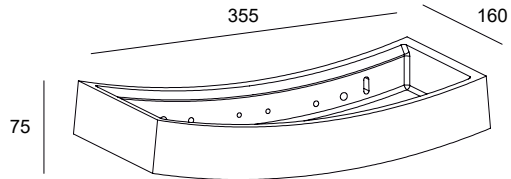

RAND

☐ Rectangular
Rectangulaire
Rettangolare

CODE	LAMP	MATERIAL	VERSION	COLOR	PRICE
60183	R7S	Yeso / Gypsum / Gypse / Gesso	☐	○	59,95€

*Lamp not included