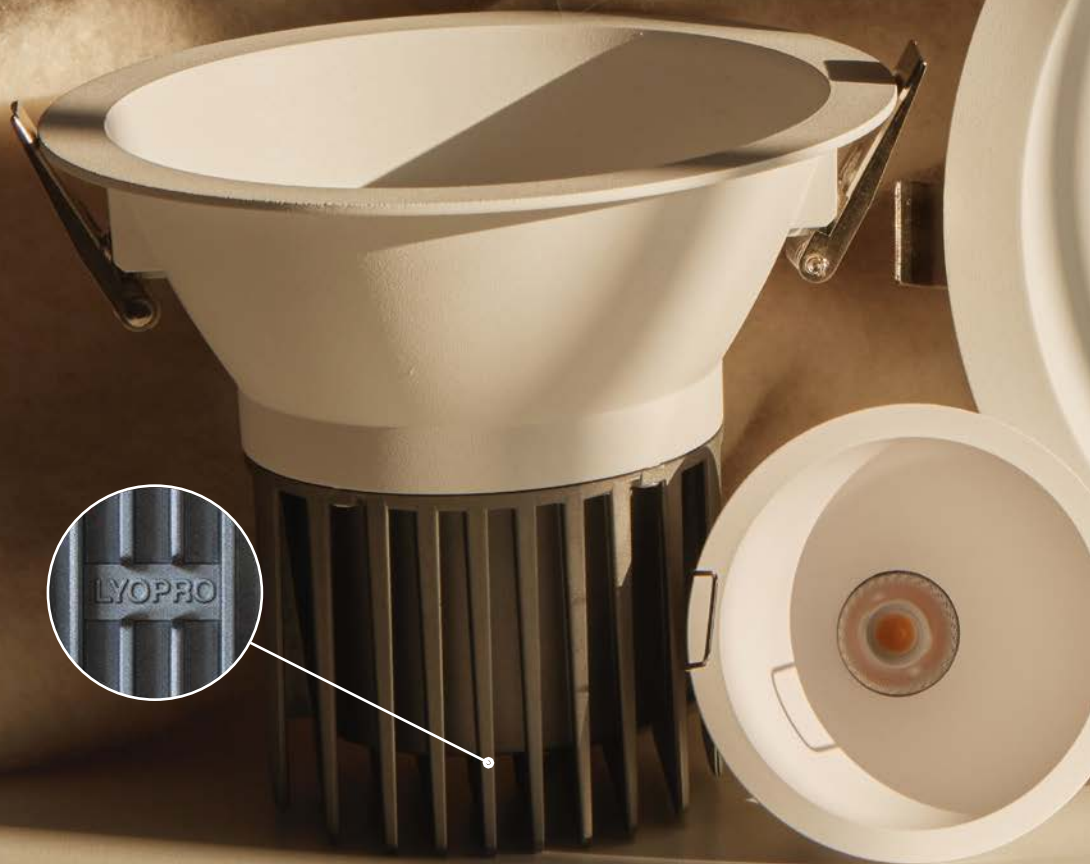

SIRA Downlight Series: