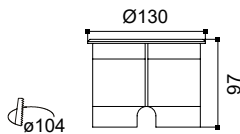

DRAINAGE OF WATER MIN. 30 MM