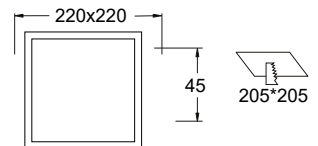

20W & 30W