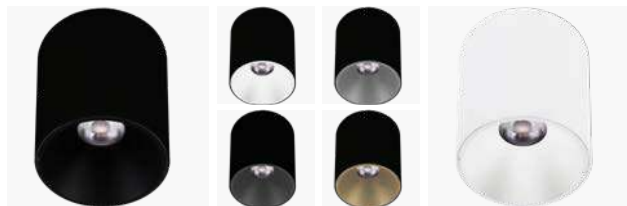

ELSA

SUSPENSION KIT

CODE	M	PRICE
60546	1.5 m	21,95€
60547	3 m	23,95€
60548	5 m	25,95€

CODE	W	Lm	K	BEAM°	OUTSIDE	INSIDE	DIMMABLE	PRICE
60500	10W	970Lm	3000K	45	B ○	B ○	SR ON/OFF	76,95€
60501	10W	1000Lm	4000K	45	B ○	N ●		76,95€
60503	10W	970Lm	3000K	45	N ●	PB ○		76,95€
60504	10W	1000Lm	4000K	45	N ●	PM ○		76,95€

CODE	W	Lm	K	BEAM°	OUTSIDE	INSIDE	DIMMABLE	PRICE
60506	20W	1960Lm	3000K	45	B ○	B ○	SR ON/OFF	119,95€
60507	20W	2000Lm	4000K	45	B ○	N ●	A TRIAC	156,95€
60509	20W	1960Lm	3000K	45	N ●	PB ○	C DALI/PUSH	166,95€
60510	20W	2000Lm	4000K	45	N ●	PM ○		

CODE	W	Lm	K	BEAM°	OUTSIDE	INSIDE	DIMMABLE	PRICE
60512	30W	2920Lm	3000K	45	B ○	B ○	SR ON/OFF	169,95€
60513	30W	3000Lm	4000K	45	B ○	N ●	A TRIAC	189,95€
60515	30W	2920Lm	3000K	45	N ●	PB ○	B 1-10V	189,95€
60516	30W	3000Lm	4000K	45	N ●	PM ○	C DALI/PUSH	199,95€

CODE	W	Lm	K	BEAM°	OUTSIDE	INSIDE	DIMMABLE	PRICE
60518	40W	3900Lm	3000K	45	B ○	B ○	SR ON/OFF	229,95€
60519	40W	4000Lm	4000K	45	B ○	N ●	A TRIAC	239,95€
60521	40W	3900Lm	3000K	45	N ●	PB ○	B 1-10V	239,95€
60522	40W	4000Lm	4000K	45	N ●	PM ○	C DALI/PUSH	249,95€

CREE LED CHIP **IP 54** UGR < 19 220-240V 50/60Hz **Alu** **PC Opal Diffuser** EM **CE** **Smart Control** -20 / +50 **Cri > 90**

6W

12W

18W

24W