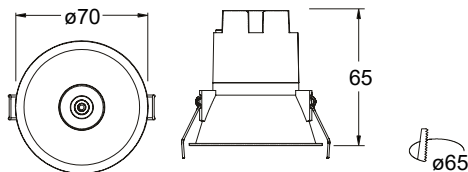

SIRA

EXCLUSIVE
LYOPRO MOLD

CODE	W	Lm	K	VERSION	BEAM°	COLOR	DIMMABLE	PRICE
60299	5W	450Lm	2700K	R65	15	B	SR ON/OFF	28,95€
60300	5W	475Lm	3000K	R	24	N	A TRIAC	53,95€
60301	5W	500Lm	4000K		38	BR	B 1-10V	53,95€
						BO	C DALI/PUSH	63,95€
						BPM		
						BN		

Cri>90

IP65

CODE	W	Lm	K	VERSION	BEAM°	COLOR	DIMMABLE	PRICE
60299	5W	450Lm	2700K	IR65	15	B	SR ON/OFF	35,95€
60300	5W	475Lm	3000K	IR	24	N	A TRIAC	59,95€
60301	5W	500Lm	4000K		38		B 1-10V	59,95€
							C DALI/PUSH	69,95€

Cri>90

R65 / IR65

R / IR