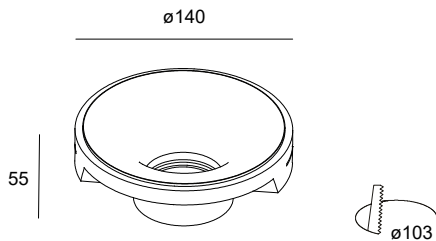

LEK

CODE	LAMP	MATERIAL	VERSION	COLOR	PRICE
60135	GU-10	Yeso / Gypsum / Gypse / Gesso	○	○	12,95€
60136	GU-10	Yeso / Gypsum / Gypse / Gesso	□	○	12,95€

*Lamp not included

LITAS

CODE	LAMP	MATERIAL	VERSION	COLOR	PRICE
60143	GU-10	Yeso / Gypsum / Gypse / Gesso	○	○	14,95€

*Lamp not included