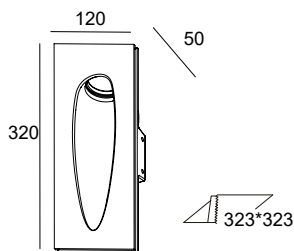

DIRHAM

☐ Rectangular
☐ Rectangulaire
☐ Rettangolare

CODE	LAMP	MATERIAL	VERSION	COLOR	PRICE
60159	GU-10	Yeso / Gypsum / Gypse / Gesso	☐	○	69,95€

*Lamp not included