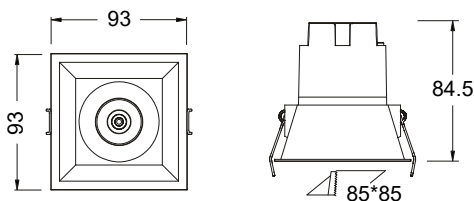

CODE	W	Lm	K	VERSION	BEAM°	COLOR	DIMMABLE	PRICE
60302	10W	900Lm	2700K	C □	15	B ○	SR ON/OFF	35,95€
60303	10W	950Lm	3000K		24	N ●	A TRIAC	61,95€
60304	10W	1000Lm	4000K		38	BR ●	B 1-10V	61,95€
						BO ●	C DALI/PUSH	71,95€
						BPM ●		
						BN ●		

CREE LED CHIP **Lifud** LED Driver **IP** 20 **UGR < 19** 220-240V 50/60Hz **Alu PC** EM **CE** **5** -20 / +50 **Cri > 90**

IP65

CODE	W	Lm	K	VERSION	BEAM°	COLOR	DIMMABLE	PRICE
60302	10W	900Lm	2700K	IC □	15	B ○	SR ON/OFF	44,95€
60303	10W	950Lm	3000K		24	N ●	A TRIAC	69,95€
60304	10W	1000Lm	4000K		38	B ●	B 1-10V	69,95€
						C ●	C DALI/PUSH	79,95€

CREE LED CHIP **Lifud** LED Driver **IP** 65 **UGR < 19** 220-240V 50/60Hz **Alu PC** EM **CE** **5** -20 / +50 **Cri > 90**