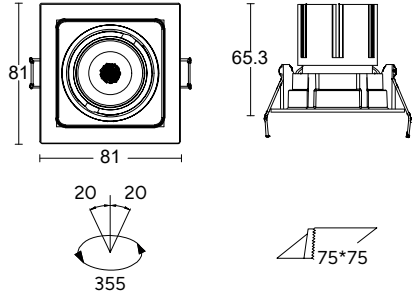

ROUND 7W

SQUARE 7W

ROUND 30W

SQUARE 30W

2X7W

2X30W