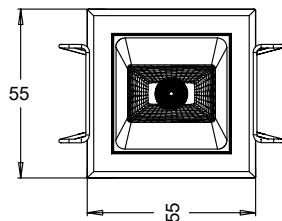

ORNA

CODE	W	Lm	K	COLOR	BEAM°	DIMMABLE		PRICE
60600	5W	475Lm	3000K	BN	12	SR	ON/OFF	32,95€
60601	5W	500Lm	4000K	BN	23	A	TRIAC	75,95€
60650	5W	475Lm	3000K	N	38	B	1-10V	75,95€
60651	5W	500Lm	4000K	N	50	C	DALI/PUSH	85,95€

3570 (35-70)

5050 (50-50)

CODE	W	Lm	K	COLOR	BEAM°	DIMMABLE		PRICE
60603	12W	1140Lm	3000K	BN	12	SR	ON/OFF	64,95€
60604	12W	1200Lm	4000K	BN	23	A	TRIAC	99,95€
60653	12W	1140Lm	3000K	N	38	B	1-10V	99,95€
60654	12W	1200Lm	4000K	N	50	C	DALI/PUSH	109,95€

3570 (35-70)

5050 (50-50)

W (Wallwasher)