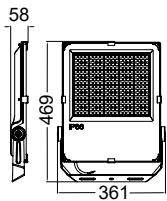

GOLDEN

Bracket Design

Bending brackets can be quickly installed using tools, saving installation time and costs.

CODE	W	Lm	K	BEAM°	COLOR	DIMMABLE	PRICE
64049	200W	30000Lm	4000K	120	N ●	1-10V	299,95€
64070	200W	30000Lm	4000K	135x60	N ●	1-10V	479,95€
64052	300W	45000Lm	4000K	120	N ●	1-10V	599,95€
64073	300W	45000Lm	4000K	135x60	N ●	1-10V	799,95€
64055	400W	56000Lm	4000K	120	N ●	1-10V	299,95€
64076	400W	56000Lm	4000K	135x60	N ●	1-10V	479,95€
64058	500W	75000Lm	4000K	120	N ●	1-10V	599,95€
64079	500W	75000Lm	4000K	135x60	N ●	1-10V	799,95€

200W

300-400W

500W