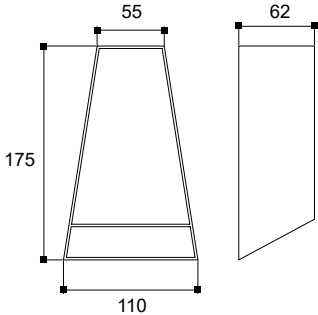

LINUS

CODE	W	Lm	K	BEAM°	COLOR	PRICE
61180	2x4.5W	280Lm	3000K	15-80	A ●	79,95€

CREE ⇄
LED CHIP

IP
54

220-240V
50/60Hz

Alu

Glass
Tempered

Cri>80