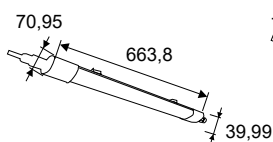

BELA

CODE	W	Lm	K	BEAM°	COLOR	DIMMABLE	PRICE
60981	14W	1820Lm	4000K	120	B ○	ON/OFF	54,95€
60984	30W	3900Lm	4000K	120	B ○	ON/OFF	69,95€
60987	43W	5590Lm	4000K	120	B ○	ON/OFF	89,95€

IP 66 **IK** 08 **UGR** < 19 **200-240V** 50/60Hz **PC** **CE** **5** **Cri** > 90

Suspension kit 1.5 m x2

CODE: 60989 11,75€

Connection cable 0.5 m male/female

CODE: 60990 8,95€

Connection cable 1 m male/female

CODE: 60991 11,75€

Connection cable 2 m male/female

CODE: 60992 15,45€

14W

30W

43W