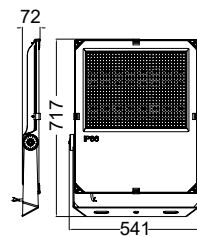

GOLDEN

Bracket Design

Bending brackets can be quickly installed using tools, saving installation time and costs.

CODE	W	Lm	K	BEAM°	COLOR	DIMMABLE	PRICE
64049	200W	30000Lm	4000K	120	N ●	1-10V	299,95€
64070	200W	30000Lm	4000K	135x60	N ●	1-10V	479,95€
64052	300W	45000Lm	4000K	120	N ●	1-10V	599,95€
64073	300W	45000Lm	4000K	135x60	N ●	1-10V	799,95€
64055	400W	56000Lm	4000K	120	N ●	1-10V	299,95€
64076	400W	56000Lm	4000K	135x60	N ●	1-10V	479,95€
64058	500W	75000Lm	4000K	120	N ●	1-10V	599,95€
64079	500W	75000Lm	4000K	135x60	N ●	1-10V	799,95€

200W

300-400W

500W