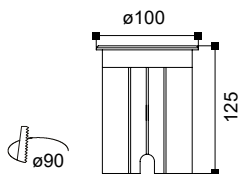

CIANA

○ Redondo / Round / Rond / Tondo

◻ Cuadrado / Square / Carrè / Quadrato

CODE	LAMP	VERSION	COLOR	PRICE
61051	GU-10	○	INOX	44,95€
61052	GU-10	◻	INOX	49,95€

*Lamp not included

ROUND

SQUARE

DRAINAGE OF WATER MIN. 30 MM