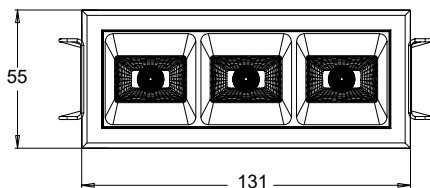

CODE	W	Lm	K	COLOR	BEAM°	DIMMABLE		PRICE
60600	5W	475Lm	3000K	BN	12	SR	ON/OFF	32,95€
60601	5W	500Lm	4000K	BN	23	A	TRIAC	75,95€
60650	5W	475Lm	3000K	N	38	B	1-10V	75,95€
60651	5W	500Lm	4000K	N	50	C	DALI/PUSH	85,95€

3570 (35-70)

5050 (50-50)