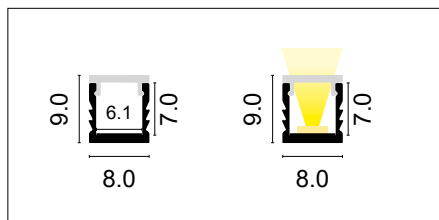

CODE	COLOR	SIZE	PRICE
85606	● Opal / Opale	2 m	7,95€
85607	● Opal / Opale	3 m*	9,95€

Tapas / Caps / Embout / Coperture