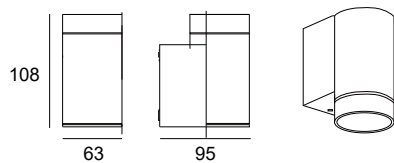

CODE	LAMP	VERSION	COLOR	PRICE
61124	1xGU-10	①	A ●	39,95€
61127	2xGU-10	②	A ●	49,95€

*Lamp not included

1 OUTPUT

2 OUTPUTS