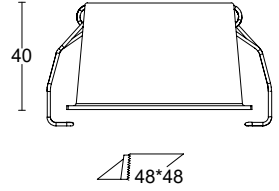

OWEN

NEW PRODUCT

CODE	W	K	Lm	OUTSIDE	INSIDE	BEAM°	DIMMABLE	PRICE
64804	8W	27 2700K	600Lm	B ○	BB ○	26	SR ON/OFF	39,95€
64805	8W	30 3000K	624Lm	N ●	NN ●	38	A TRIAC	79,95€
		40 4000K	640Lm		BN ●		B 1-10V	79,95€
					BO ●		C DALI/PUSH	89,95€
					NO ●			

CREE LED CHIP **Lifud** LED Driver **IP20** **UGR < 10** **220-240V 50/60Hz** **Alu** **PC Diffuser** **EM** **CE** **5** **Smart Control** **Cri > 90**