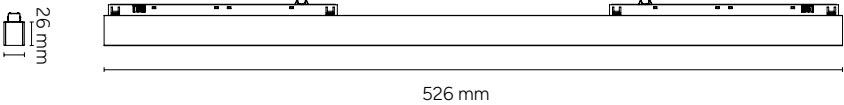

NEW PRODUCT
AVAILABLE IN JULY

CODE	W	Lm	K	BEAM°	COLOR	DIMMABLE	PRICE
66156	20W	1905Lm	2700K	100	N ●	ON/OFF	89,95€
66157	20W	1935Lm	3000K	100	N ●	ON/OFF	89,95€
66159	20W	1905Lm	2700K	100	N ●	DALI	189,95€
66160	20W	1935Lm	3000K	100	N ●	DALI	189,95€

CREE LED CHIP **IP** 20 UGR < 19 220-240V 50/60Hz **Alu** EM **CE** **Cri > 90**

20W