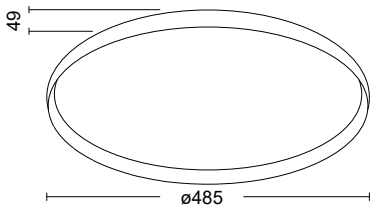

HADES

NEW PRODUCT

2700 - 3000 - 4000K

CODE	W	Lm	K	BEAM°	COLOR	DIMMABLE	PRICE
63680	42W	3780Lm	3 CCT	120	B	ON/OFF	159,95€
63681	42W	3780Lm	3 CCT	120	N	ON/OFF	169,95€
63682	42W	3780Lm	3 CCT	120	BO	ON/OFF	179,95€
63683	42W	3780Lm	3 CCT	120	NO	ON/OFF	179,95€
63685	72W	6480Lm	3 CCT	120	B	ON/OFF	279,95€
63686	72W	6480Lm	3 CCT	120	N	ON/OFF	289,95€
63687	72W	6480Lm	3 CCT	120	BO	ON/OFF	299,95€
63688	72W	6480Lm	3 CCT	120	NO	ON/OFF	299,95€

ACCESORIES

CODE	METRES	PRICE	CODE	42W	METRES	PRICE	CODE	72W	METRES	PRICE	CODE	MOTION SENSOR	PRICE
63690	1.5 m	19,95€	63692		0.6-1.2 m	54,95€	63697		1.2 m	89,95€	63695		19,95€
			63693		0.6-1.2 m	54,95€	63698		1.2 m	89,95€			

42W

72W