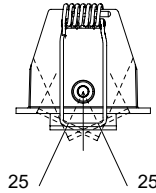

OWEN TILT

NEW PRODUCT