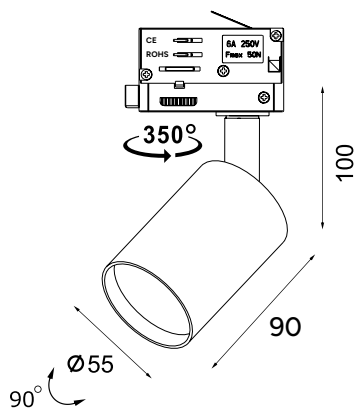

# MOON

CODE	MATERIAL	COLOR	PRICE
12330	Aluminium	B ○	36,95€
12331	Aluminium	N ●	36,95€

GU-10 TRIFÁSICO IP 20 220-245V 50/60Hz Alu EM    CE 

Recommended lamp dichroic Smd 7.5w not included

CODE	W	Lm	K	Ø	BEAM°	DIMMABLE	PRICE
10220	7.5W	600Lm	2700K	50 mm	38	ON/OFF	4,45€
10221	7.5W	620Lm	3000K	50 mm	38	ON/OFF	4,45€
10222	7.5W	640Lm	4000K	50 mm	38	ON/OFF	4,45€
10224	7.5W	600Lm	2700K	50 mm	38	DIMMABLE	8,95€
10225	7.5W	620Lm	3000K	50 mm	38	DIMMABLE	8,95€
10226	7.5W	640Lm	4000K	50 mm	38	DIMMABLE	8,95€