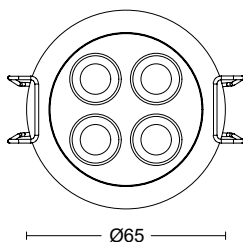

CODE	W	K	Lm	OUTSIDE	INSIDE	BEAM°	DIMMABLE	PRICE
64800	6W	27 2700K	450Lm	B ○	BB ○	26	SR ON/OFF	34,95€
64801	6W	30 3000K	468Lm	N ●	NN ●	38	A TRIAC	74,95€
		40 4000K	480Lm		BN ●		B 1-10V	74,95€
					BO ●		C DALI/PUSH	84,95€
					NO ●