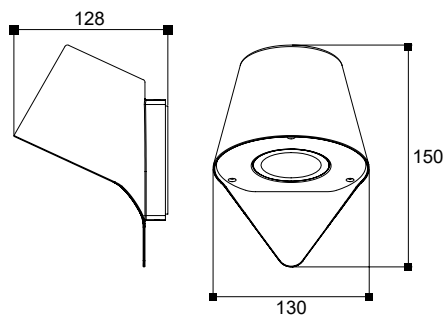

CODE	W	Lm	K	BEAM°	COLOR	PRICE
61177	7W	500Lm	3000K	38	A ●	89,95€
61178	7W	600Lm	4000K	38	A ●	89,95€

CREE LED CHIP LED DRIVER **IP** 65 **IK** 08 **220-240V** 50/60Hz **Alu** **Glass** **Diffuser cover** **CE** **3** -20 / +50 **Cri>80**