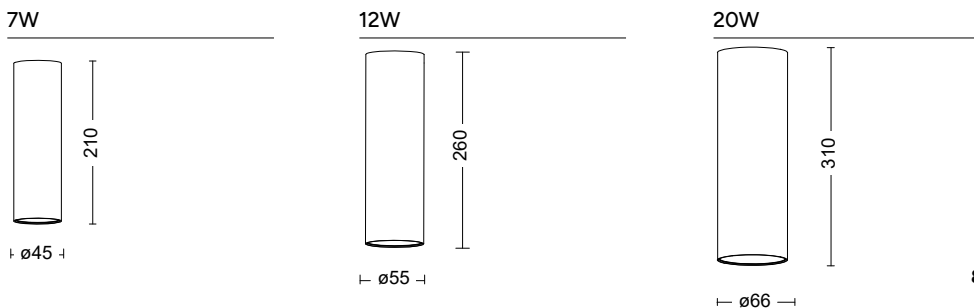

ELLEN

┌ Superficie / Surface

CODE	W	Lm	K	VERSION	BEAM°	OUTSIDE	INSIDE	DIMMABLE	PRICE
61400	7W	610Lm	3000K	S ┌	18	N ●	B ○	SR ON/OFF	79,95€
61401	7W	630Lm	4000K		30	N ●	N ●	A TRIAC	109,95€
61403	7W	610Lm	3000K		40	B ○	PB ●	B 1-10V	109,95€
61404	7W	630Lm	4000K			B ○	PM ●	C DALI/PUSH	119,95€

CODE	W	Lm	K	VERSION	BEAM°	OUTSIDE	INSIDE	DIMMABLE	PRICE
61406	12W	1060Lm	3000K	S ┌	15	N ●	B ○	SR ON/OFF	99,95€
61407	12W	1080Lm	4000K		20	N ●	N ●	A TRIAC	129,95€
61409	12W	1060Lm	3000K		30	B ○	PB ●	B 1-10V	129,95€
61410	12W	1080Lm	4000K		40	B ○	PM ●	C DALI/PUSH	139,95€

CODE	W	Lm	K	VERSION	BEAM°	OUTSIDE	INSIDE	DIMMABLE	PRICE
61412	20W	1780Lm	3000K	S ┌	15	N ●	B ○	SR ON/OFF	119,95€
61413	20W	1800Lm	4000K		20	N ●	N ●	A TRIAC	149,95€
61415	20W	1780Lm	3000K		45	B ○	PB ●	B 1-10V	149,95€
61416	20W	1800Lm	4000K		55	B ○	PM ●	C DALI/PUSH	159,95€

LUMINUS LED CHIP
HEP LED DRIVER
IP 20
UGR < 16
220-240V 50/60Hz
Alu
PC Diffuser
EM
CE
5
Smart Control
-20 / +50
Cri > 90