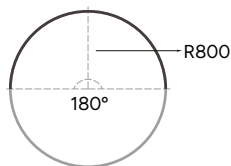

Curve Track  
Ø600 mm / 90° R300

Curve Track  
Ø800 mm / 45° R400

Curve Track  
Ø1600 mm / 45° R800

Curve Track  
Ø1600 mm / 90° R800

Curve Track  
Ø1600 mm / 180° R800

Curve Track  
Ø1200 mm / 45° R600

Curve Track  
Ø1200 mm / 90° R600