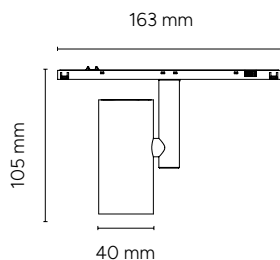

NEW PRODUCT
AVAILABLE IN JULY

CODE	W	Lm	K	BEAM°	COLOR	DIMMABLE	PRICE
66036	7W	385Lm	2700K	15	N ●	ON/OFF	69,95€
66037	7W	400Lm	3000K	24	N ●	ON/OFF	69,95€
				38			

CODE	W	Lm	K	BEAM°	COLOR	DIMMABLE	PRICE
66056	15W	825Lm	2700K	15	N ●	ON/OFF	89,95€
66057	15W	890Lm	3000K	24	N ●	ON/OFF	89,95€
66059	15W	825Lm	2700K	38	N ●	DALI	159,95€
66060	15W	890Lm	3000K		N ●	DALI	159,95€

CREE LED CHIP
IP 20
UGR < 19
220-240V 50/60Hz
Alu
EM
CE
3
Smart Control
-20 / +40
Cri > 90

7W