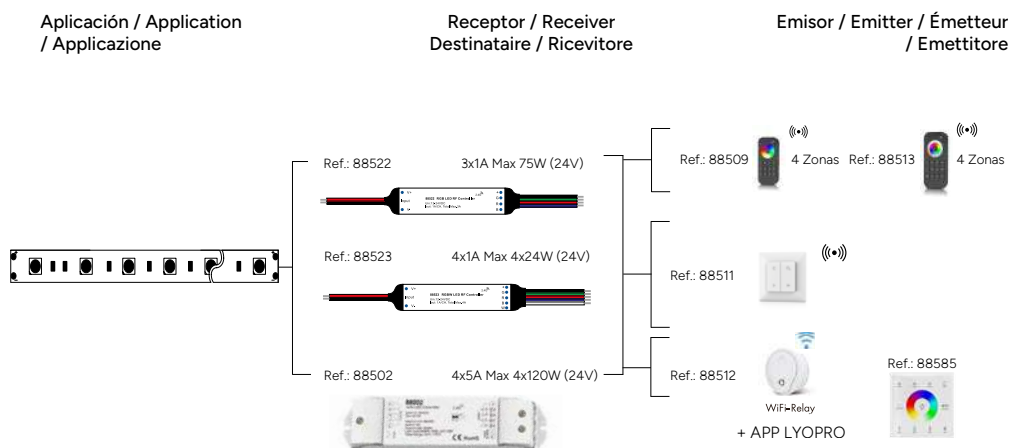

TIRAS Y NEÓN 24V RGB / STRIPS AND NEON 24V RGB / BANDES ET NÉONS 24V RGB / STRISCE E NEON 24V RGB