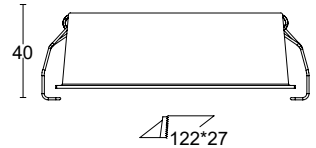

CODE	W	K	Lm	OUTSIDE	INSIDE	BEAM°	DIMMABLE	PRICE
64806	10W	27 2700K	750Lm	B ○	BB ○	26	SR ON/OFF	59,95€
64807	10W	30 3000K	780Lm	N ●	NN ●	38	A TRIAC	99,95€
		40 4000K	800Lm		BN ●		B 1-10V	99,95€
					BO ●		C DALI/PUSH	109,95€
					NO ●			

CREE LED CHIP **Lifud** LED Driver **IP20** **UGR < 10** **220-240V 50/60Hz** **Alu** **PC Diffuser** **EM** **CE** **5** **Smart Control** **Cri > 90**